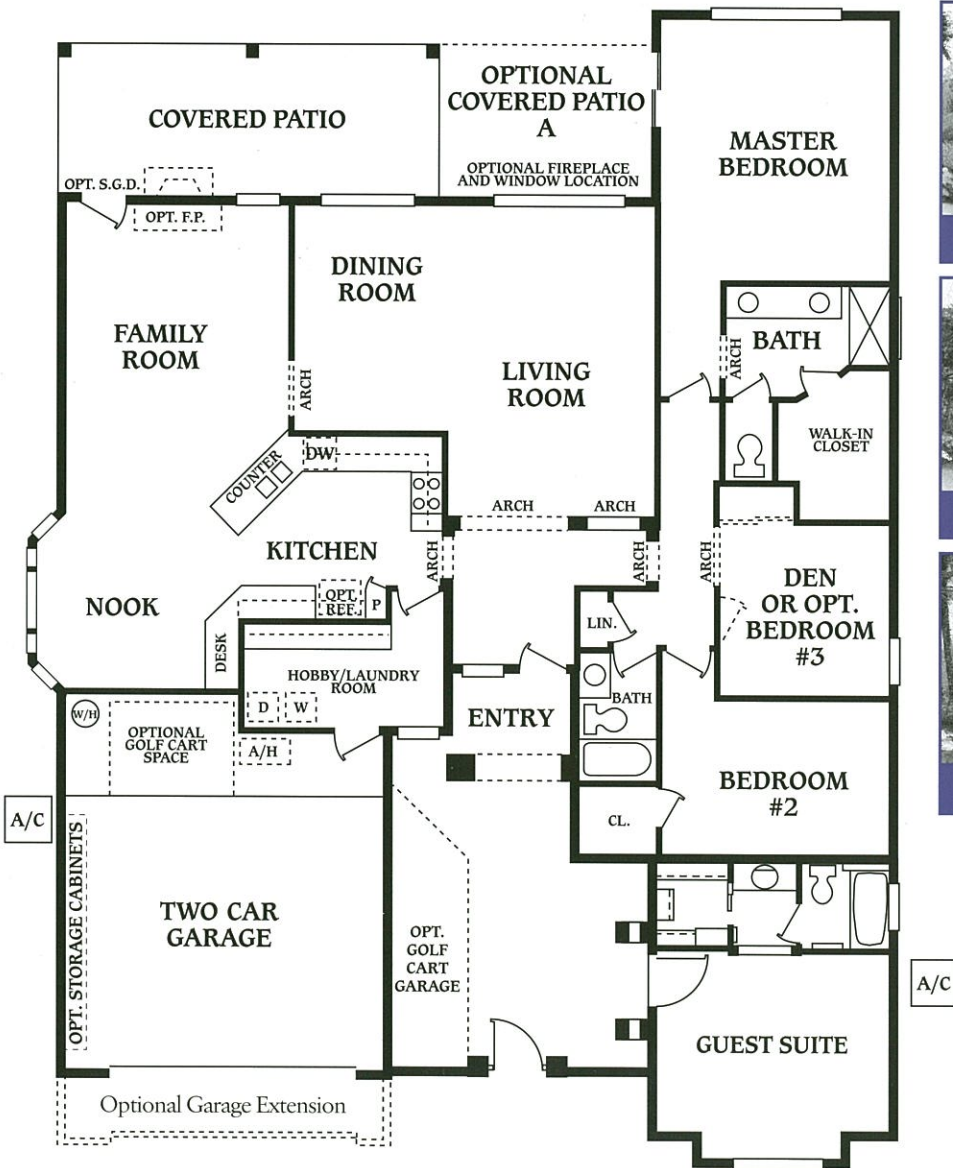

2 Bedrooms, Den (Opt. 3rd Bedroom), 2 Baths, Guest Suite w/Full Bath, 2455 Livable Sq. Ft. -Exterior Design-B

Plan 2410 - The Palacia

Exterior Design-A

Exterior Design-C

Exterior Design-D

2410