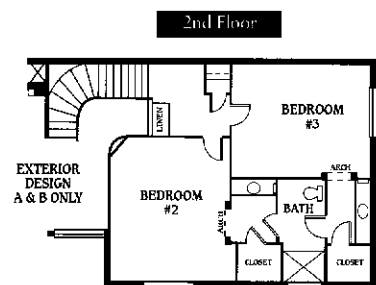

2 Story, 3 Bedrooms, Den, 2 1/2 Baths, Guest Suite with Full Bath, 3497 Livable Sq. Ft. - Exterior Design-B

Plan 3497 - The Lexia

Window(s) by Front Entry Door may vary.

Windows will vary per exterior design.