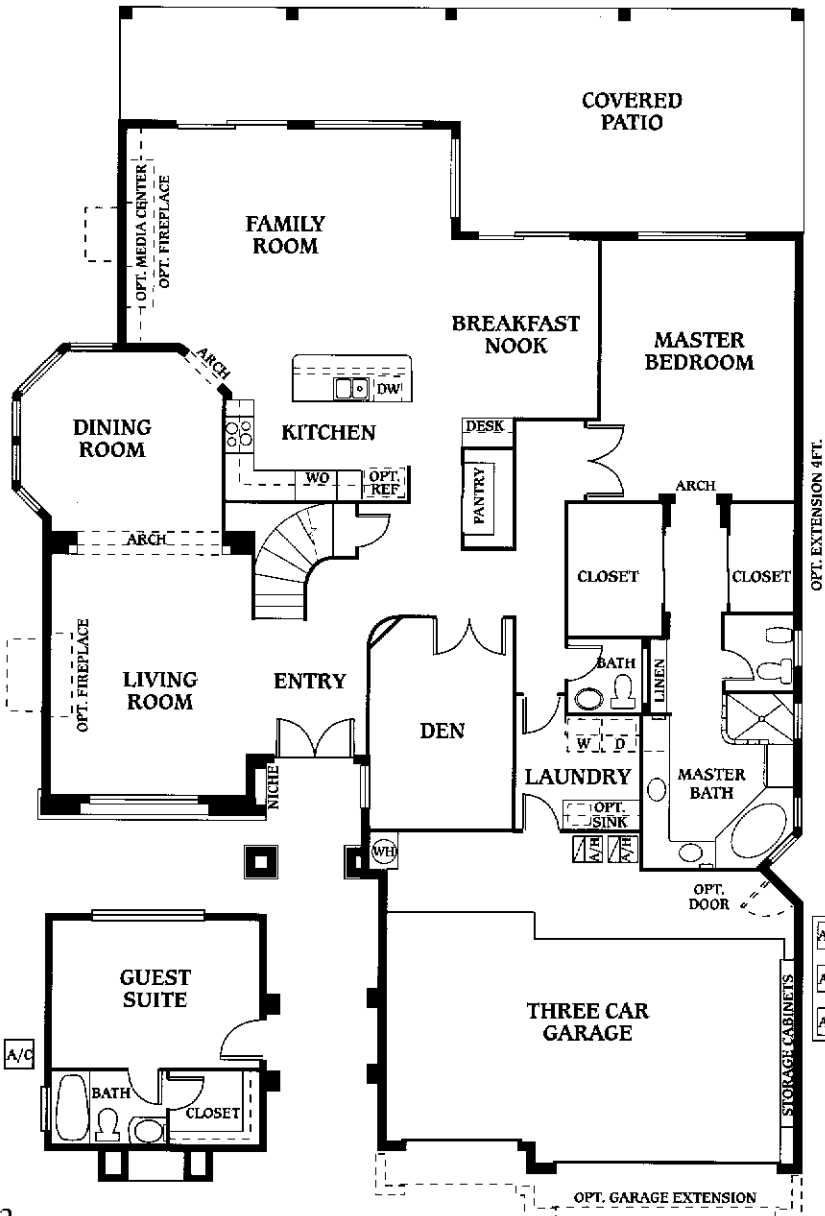

2 Story, 3 Bedrooms, Den, 2 1/2 Baths, Guest Suite with Full Bath, 3497 Livable Sq. Ft. - Exterior Design-B

Plan 3497 - The Lexia

Window(s) by Front Entry Door may vary.

Windows will vary per exterior design.