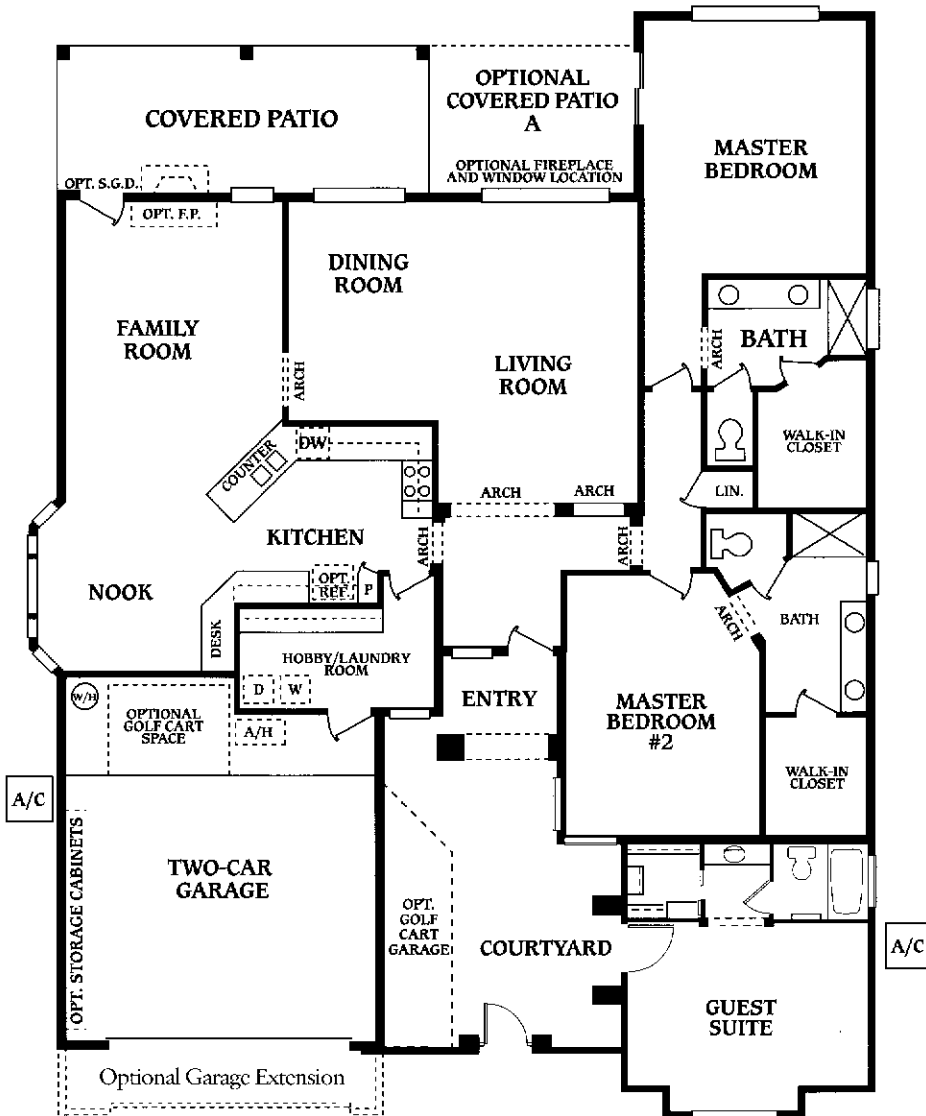

2 Master Suites, 2 Baths, Guest Suite w/ Full Bath, 2455 Livable Sq. Ft., Exterior Design-A

Plan 2412 - The Palacia

2412