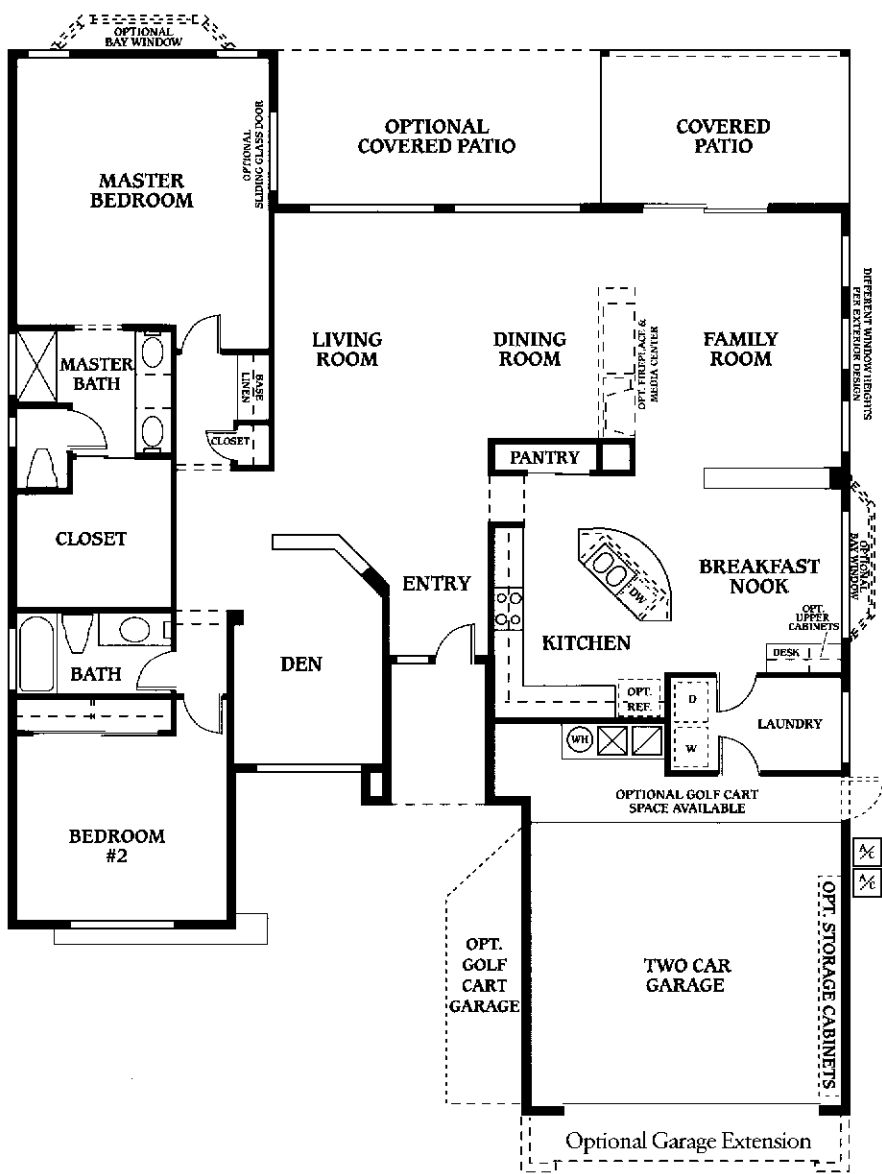

3 Bedrooms, Den, Bath, 2.5 Baths, 2 Car Garage, Covered Patio, Den

Plan 2195 - The Trova

2195