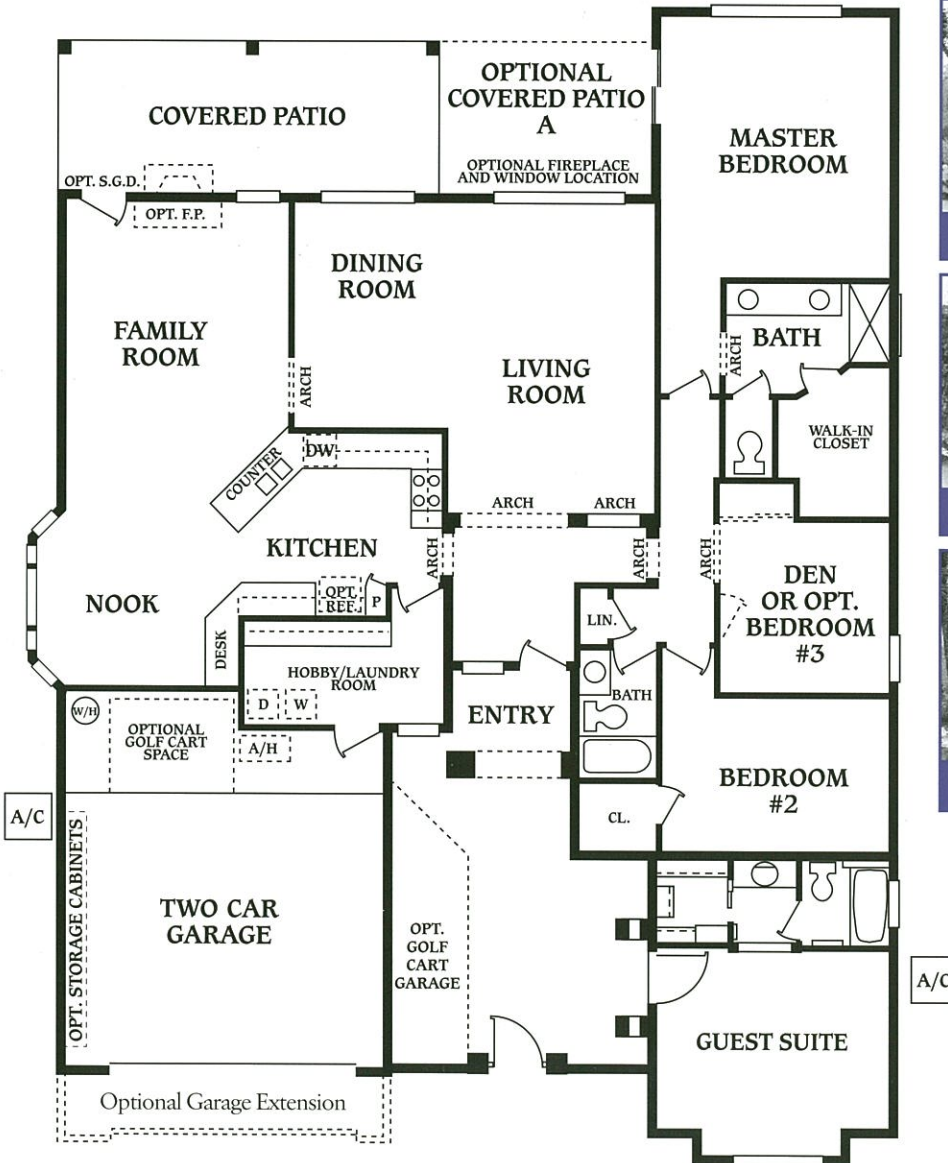

2 Bedrooms, Den (Opt. 3rd Bedroom), 2 Baths, Guest Suite w/Full Bath,
2455 Livable Sq. Ft. -Exterior Design-B

Plan 2410 - The Palacia

Exterior Design-A

Exterior Design-C

Exterior Design-D

2410