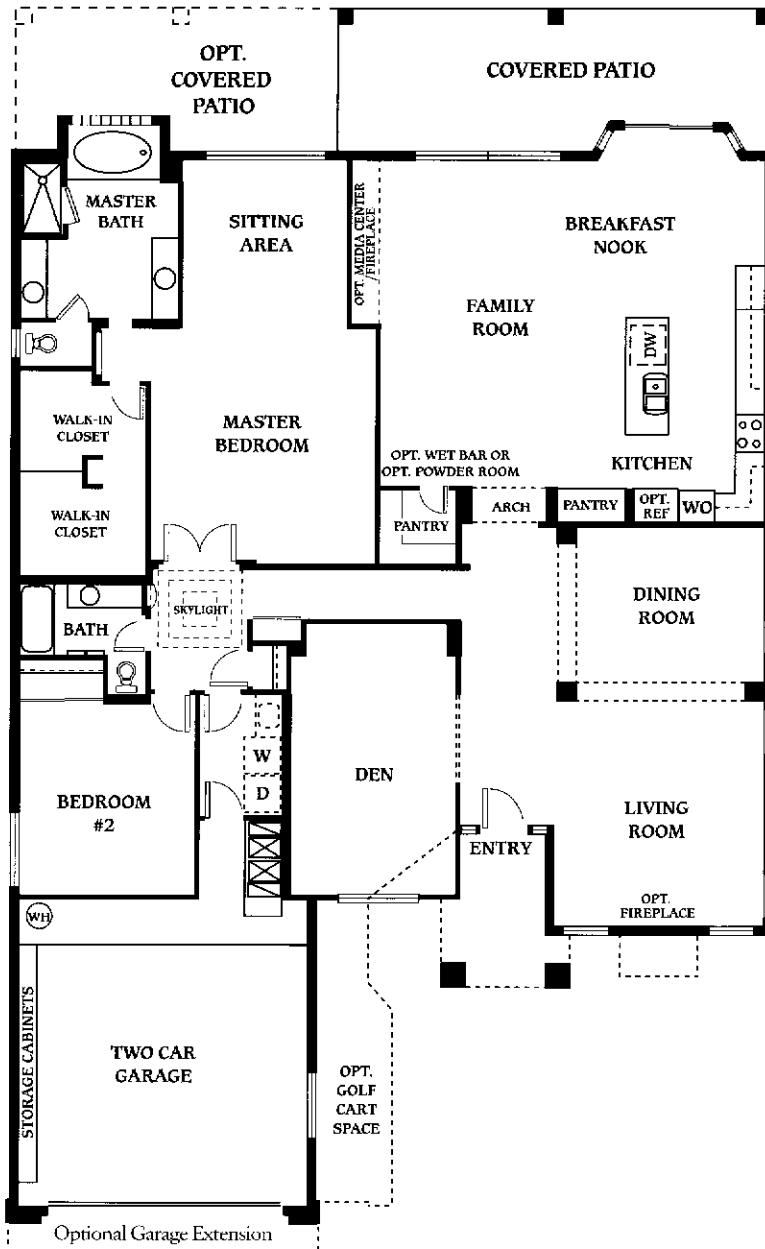

2 Bedrooms, Den, 2 Baths, 2752 Livable Sq. Ft. - Exterior Design-A

Plan 2744 - The Bellagio

Exterior Design-B

2744