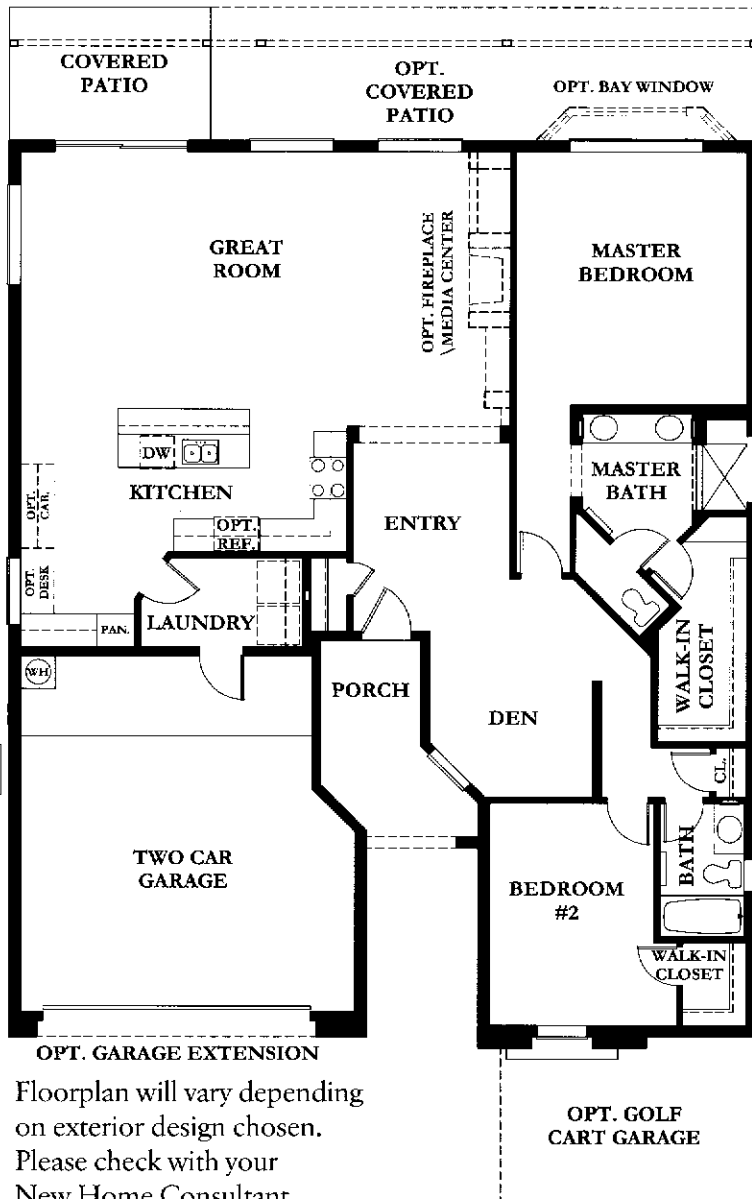

2 Bedrooms, Den, 2 Baths, 1780 Livable Sq. Ft. -  
Exterior Design-C (Stone Included)

# CYPRESS 1780

Floorplan will vary depending on exterior design chosen. Please check with your New Home Consultant.