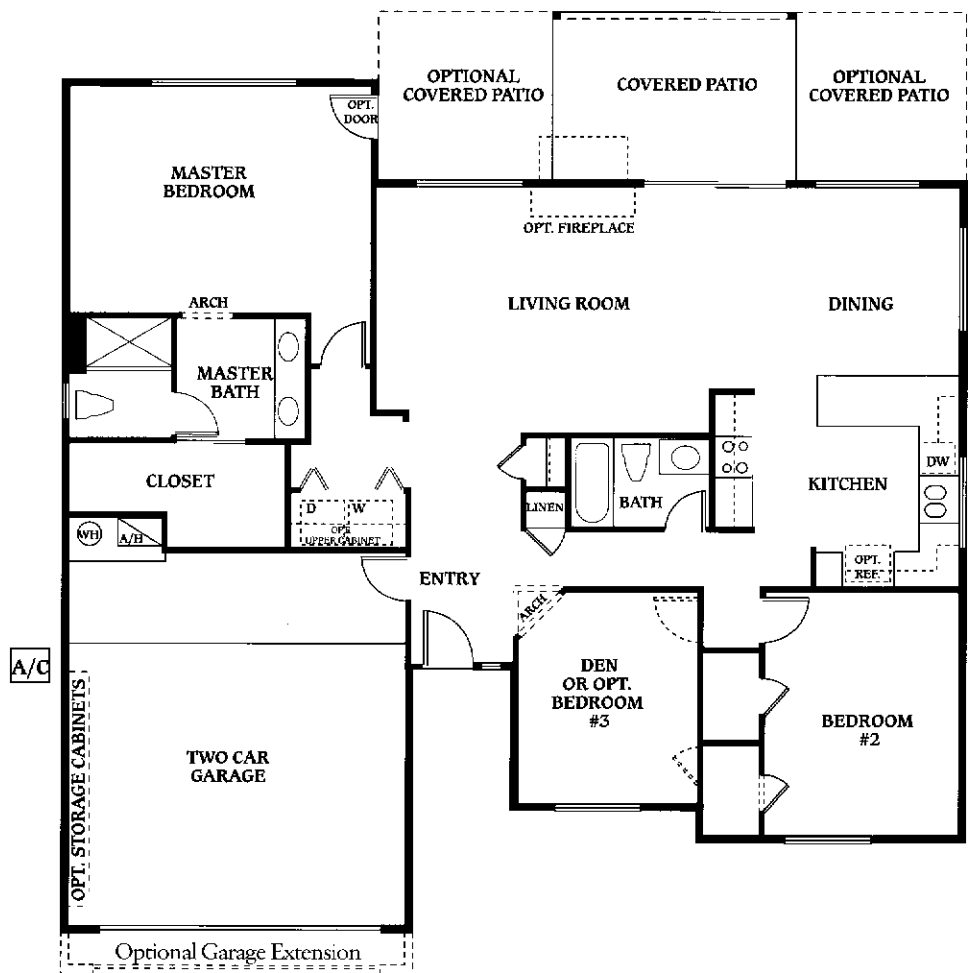

2 Bedrooms, Den (Opt. 3rd Bedroom), 2 Baths, 1715 Livable Sq. Ft. - Exterior Design-B (Opt. Stone)

Plan 1715 - The Encanto

Exterior Design-A

Exterior Design-B

Exterior Design-C

1715