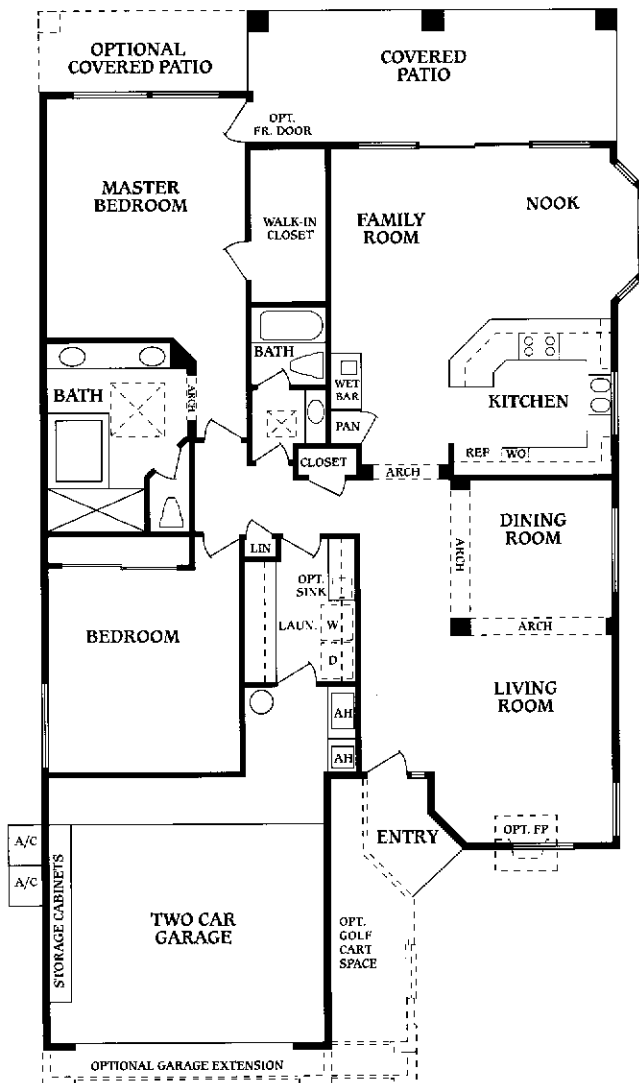

Exterior Design — A

The Hermosa - Plan 2000

2 Bedrooms, 2 Baths, 2000 Livable Sq. Ft.

Exterior Design — B

Special Features

- Downdraft Cooking Ventilation · Breakfast Bar
- Bay Window in Breakfast Nook · Wet Bar with Stainless Steel Sink
- Custom Closet in Master Bedroom · Storage Cabinets in Garage
- Roman Tub in Master Bath

Exterior designs show optional Garden Window in Kitchen.

Livable Interior.....2000 Sq. Ft.
 Garage And Storage.....493 Sq. Ft.
 Patio And Porch.....318 Sq. Ft.

Total Under Roof.....2811 Sq. Ft.

Effective Date 3/98