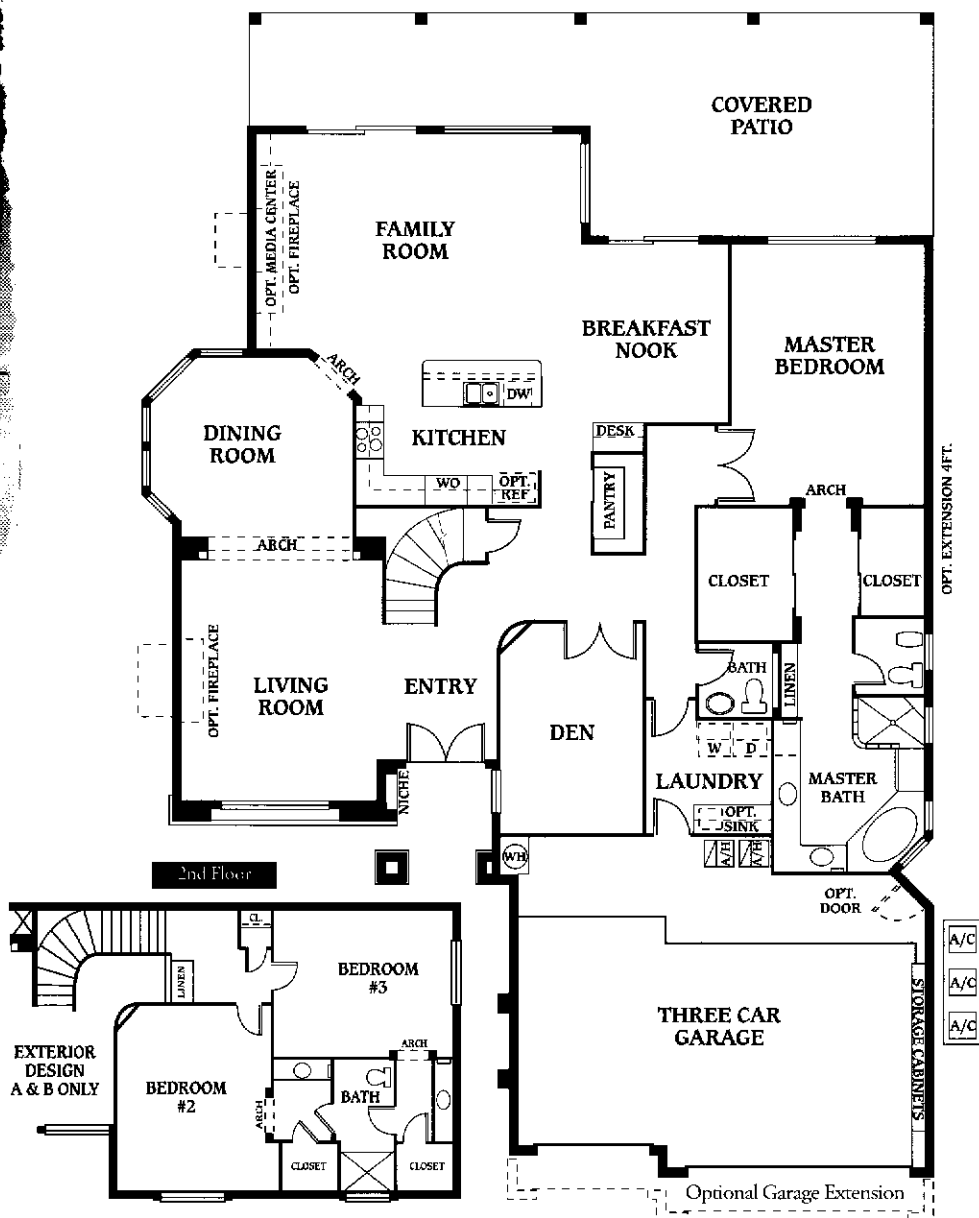

2 Story, 3 Bedrooms, Den, 2-1/2 Baths, 3220 Livable Sq. Ft. - Exterior Design C

Plan 3220 - The Lexia

Window(s) by Front Entry Door may vary.

3220