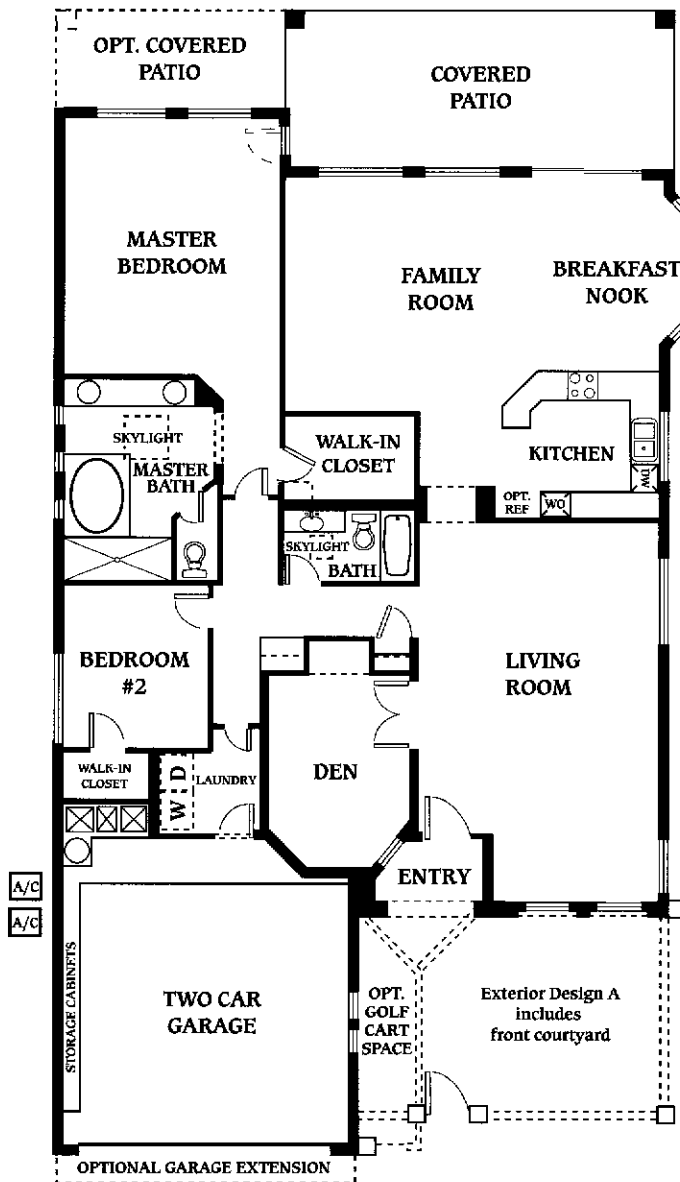

2 Bedrooms, Den, 2 Baths, 2152 sq. ft. Exterior Design A

Plan 2180 - The Napa

Window(s) by Front Entry Door may vary.

2180