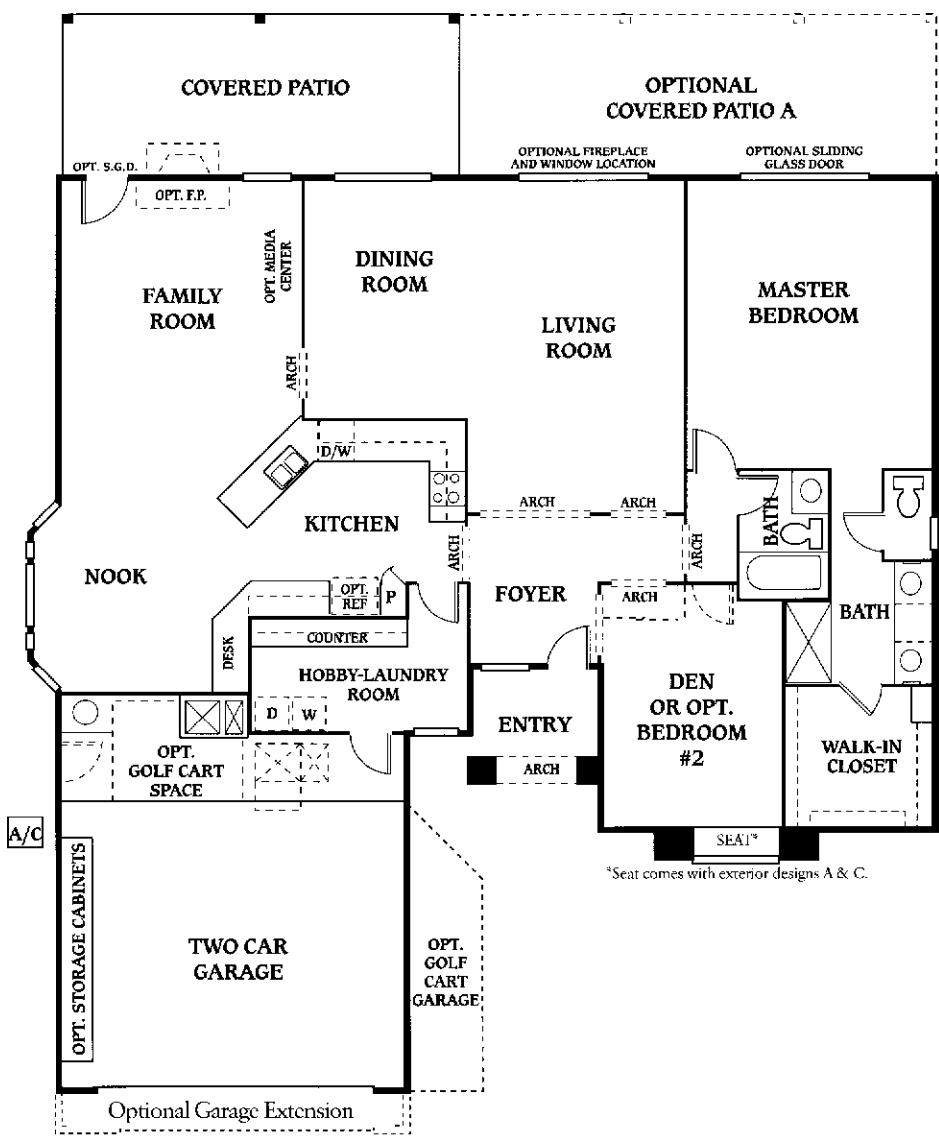

1 Bedroom, Den (Or 2nd Bedroom), 2 Baths, 1897 Livable Sq. Ft. - Exterior Design B

Plan 1890 - The Palacia

*Seat comes with exterior designs A & C.

1890