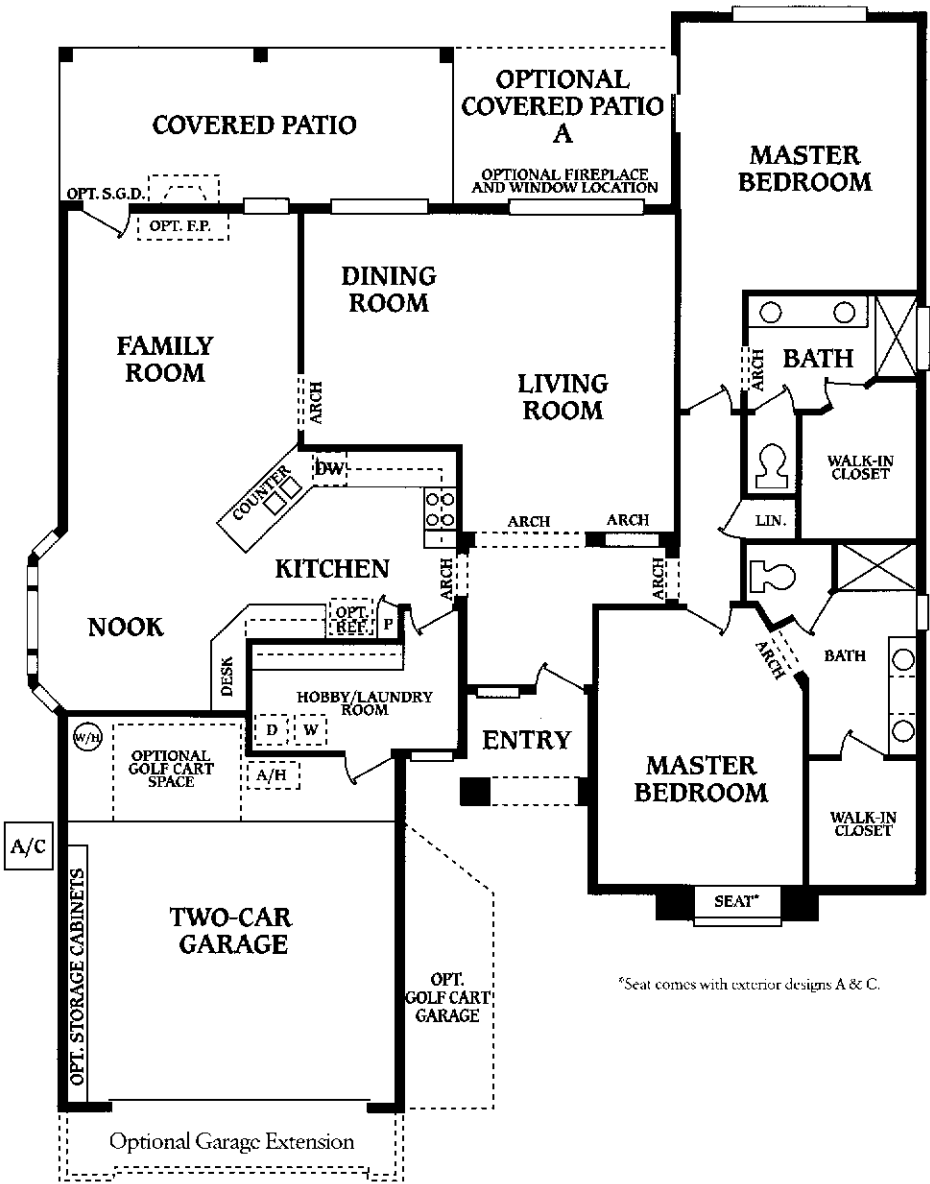

2 Master Suites, 2 Baths, 2112 Livable Sq. Ft. Exterior Design-E

# Plan 2112 - The Palacia

\*Seat comes with exterior designs A & C.

2112