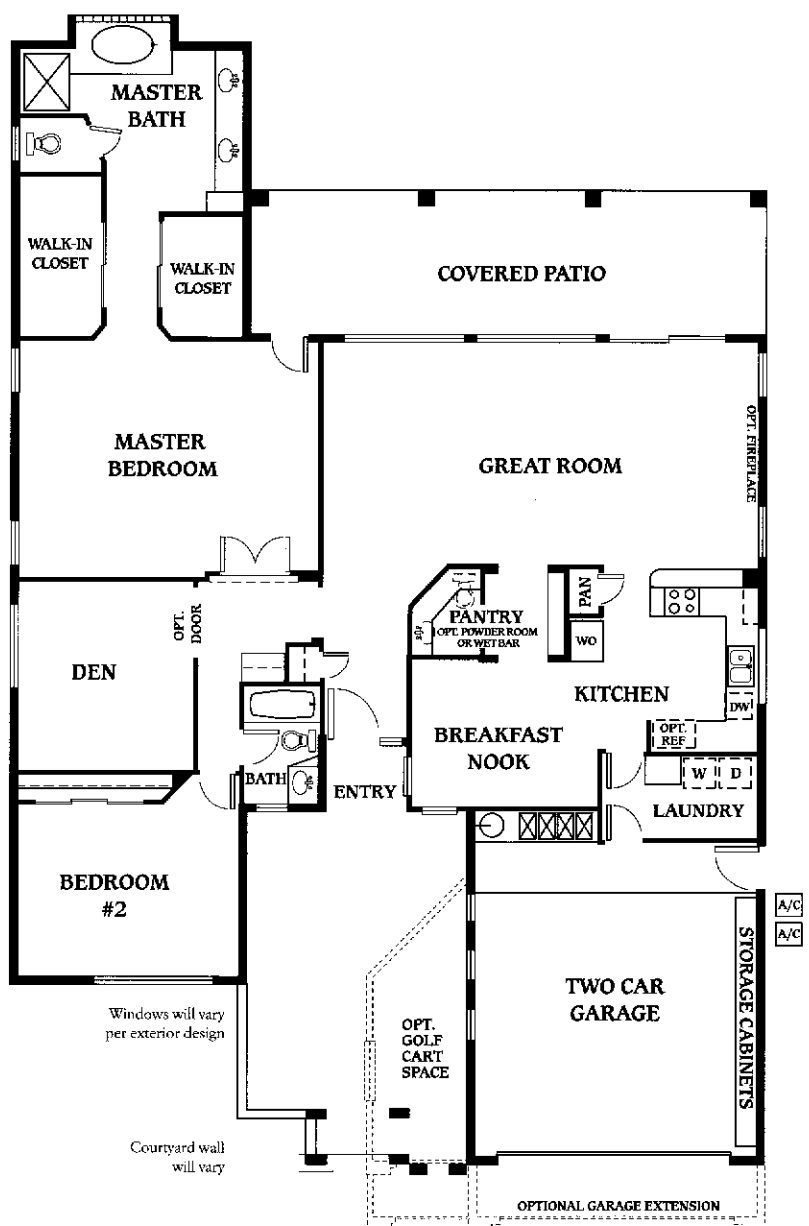

2 Bedrooms, Den, 2 Baths, 2298 Usable Sq. Ft. - Exterior Design-C

Plan 2298 - The Rialto

Window(s) by Front Entry Door may vary.

2298