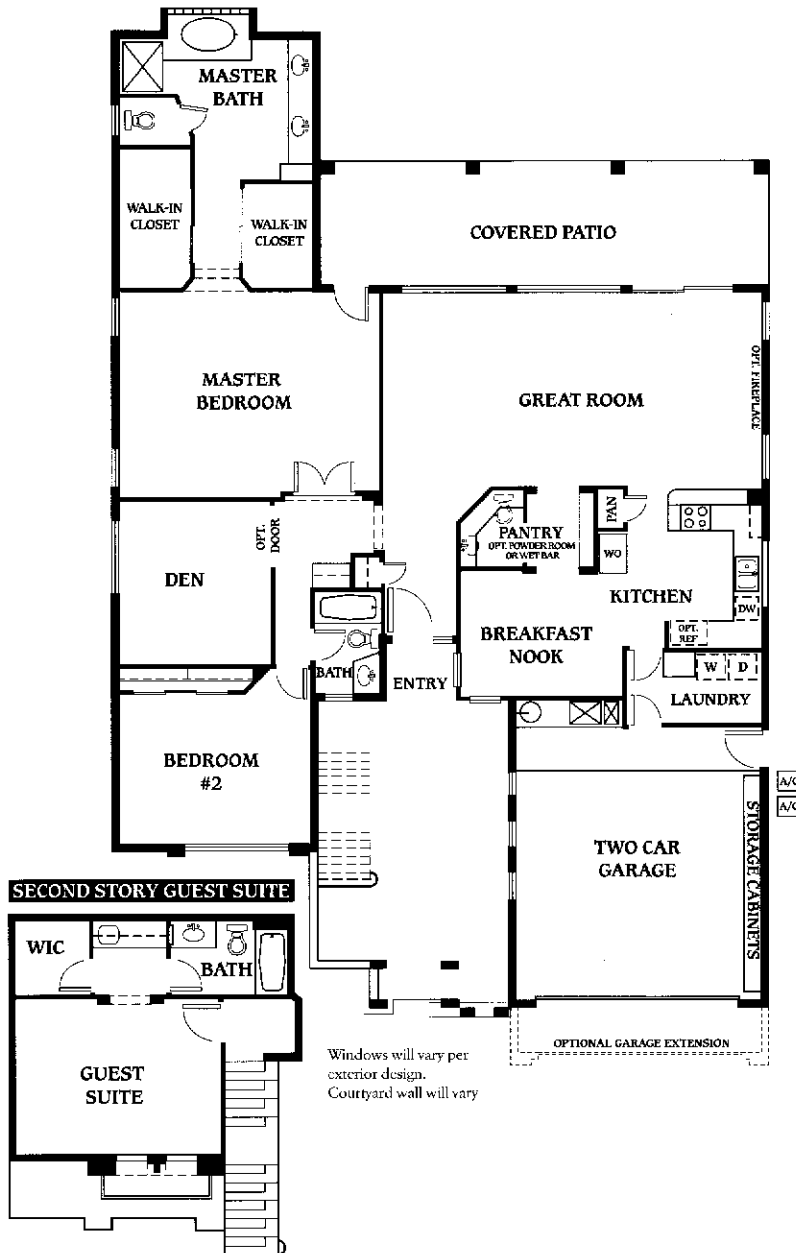

2 Bedrooms, Den, 2 Baths, 2nd Story Guest Suite w/ Full Bath,
2662 Livable Sq. Ft. Exterior Design-C

Plan 2662 - The Rialto

Windows will vary per exterior design.
Courtyard wall will vary

Exterior Design-A

Exterior Design-B

Window(s) by Front Entry Door may vary.

2662