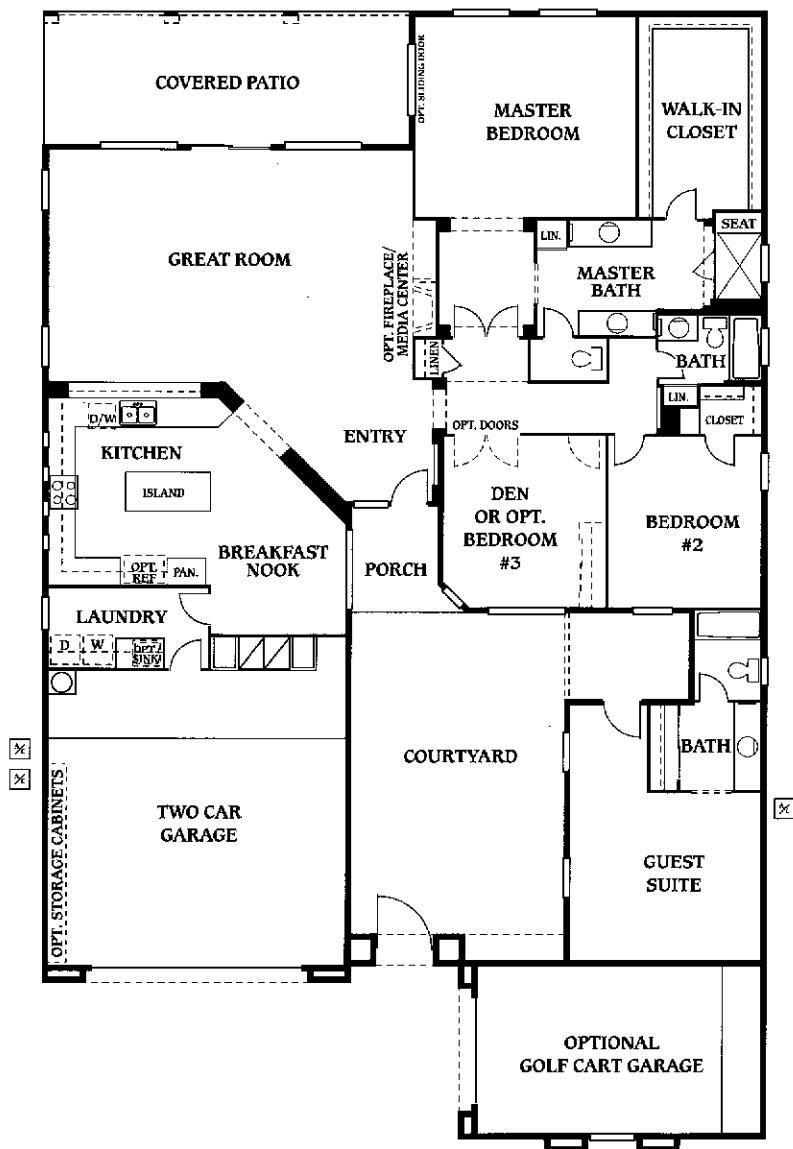

2 Bedrooms, Den (Optional 3rd Bedroom), 2 Baths, Guest Suite w/ Full Bath, 2622 Livable Sq. Ft. - Exterior Design-C Shown with Optional Golf Cart Garage

Plan 2622 - The Sienna

Exterior Design-A

Exterior Design-B
(stone is optional)

2622