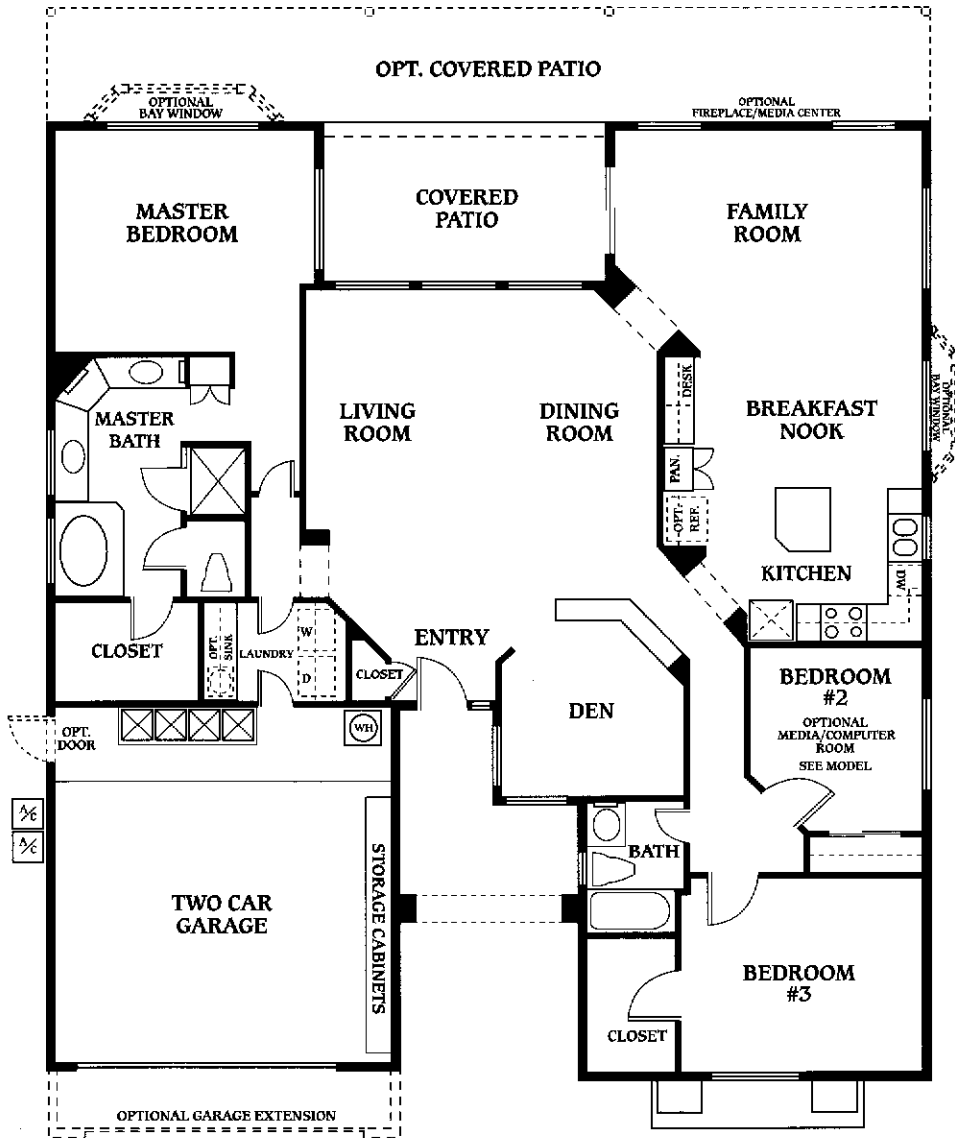

3 Bedrooms (Opt Media/Computer Room), Den, 2 Baths, 2383 Livable Sq Ft - Exterior Design-A

Plan 2383 - The Sonoma

Window(s) by Front Entry Door may vary.

2383