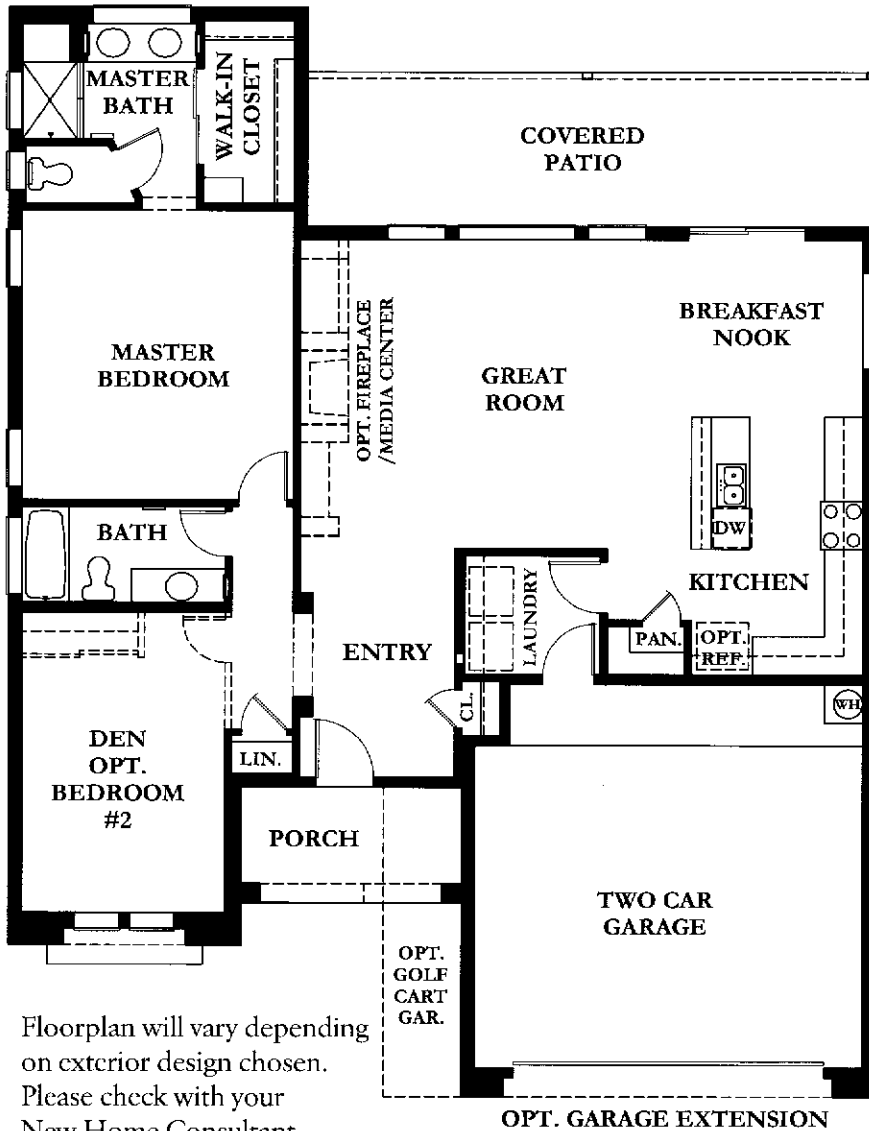

1 Bedroom, Den (Opt. 2nd Bedroom), 2 Baths,
1444 Livable Sq. Ft. - Exterior Design-A

SPYGLASS 1444

Floorplan will vary depending on exterior design chosen. Please check with your New Home Consultant.

Exterior Design-B
Stone Included

Exterior Design-C
Stone Included

Window placement, size, style and detail can vary from exterior designs shown.

1444