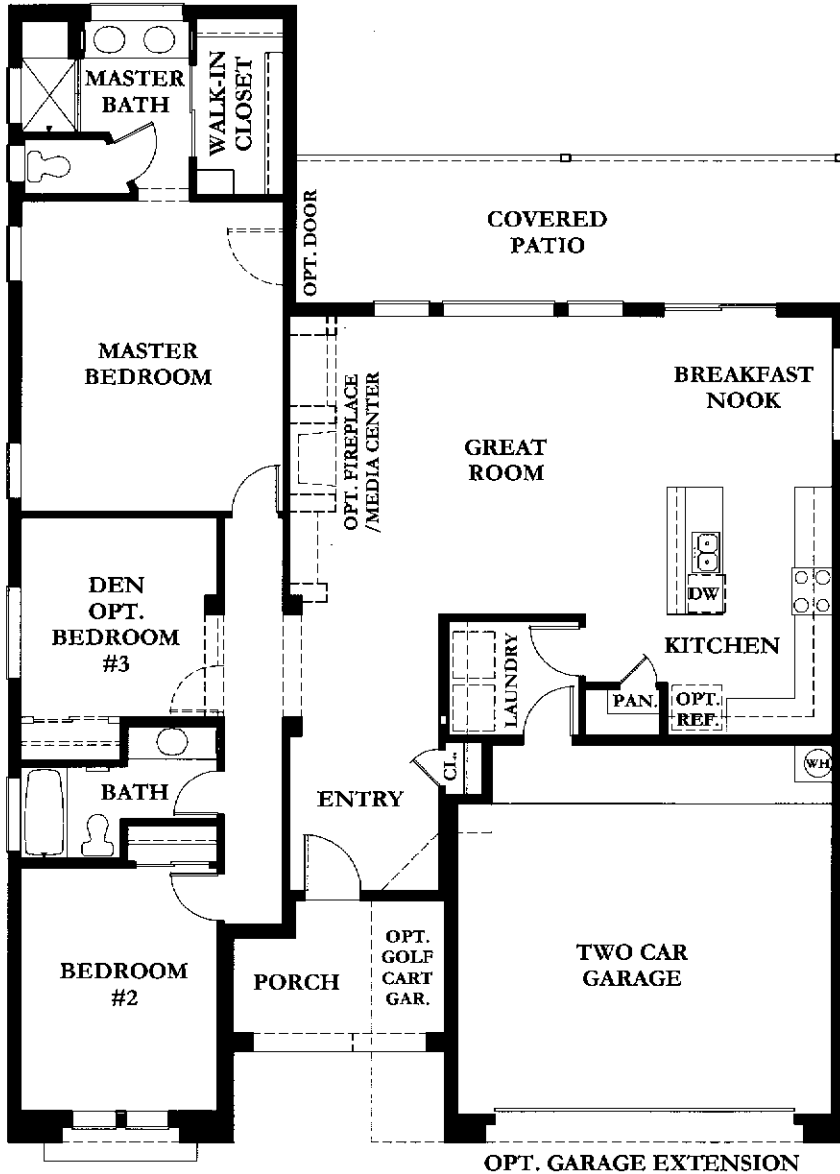

2 Bedrooms, Den (Opt 3rd Bedroom), 2 Baths,
1624 Sq. Ft. - Exterior Design-B (Stone Included)

SPYGLASS 1624

Exterior Design-A

Exterior Design-C
Stone Included

Window placement, size, style and detail can vary from exterior designs shown.

Floorplan will vary depending on exterior design chosen. Please check with your New Home Consultant.

1624