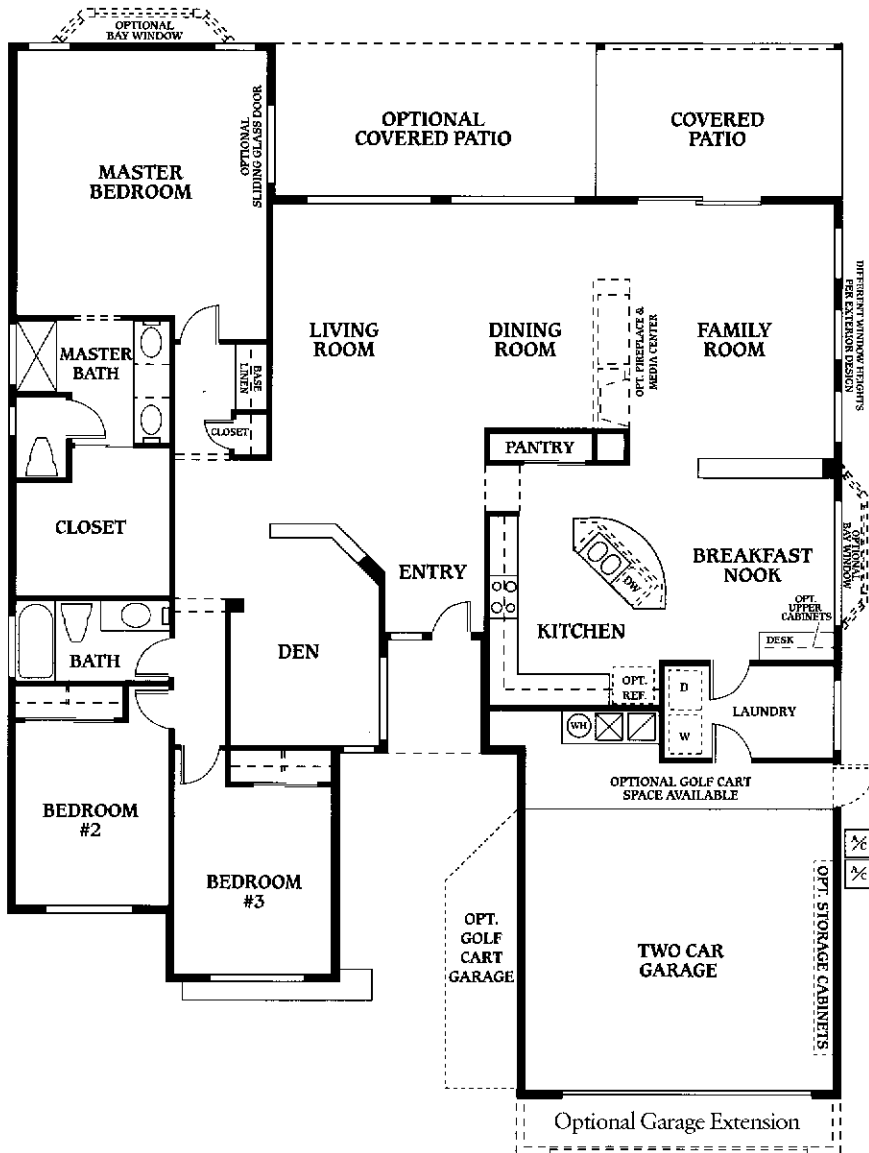

3 Bedrooms, Den, 2 Baths, 2361 Livable Sq. Ft. - Exterior Design A

Plan 2360 - The Trova

2360