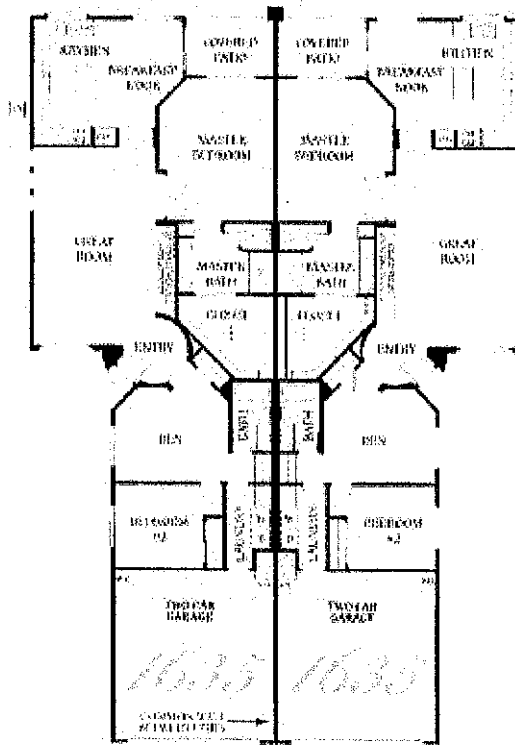

Verona 1635

The Verona #1635
 2 Bedrooms, Den, 2 Baths,
 2-Car Garage, 1,635 Square Feet

© 2005 CHANDLER AZ REALTY, INC. 5